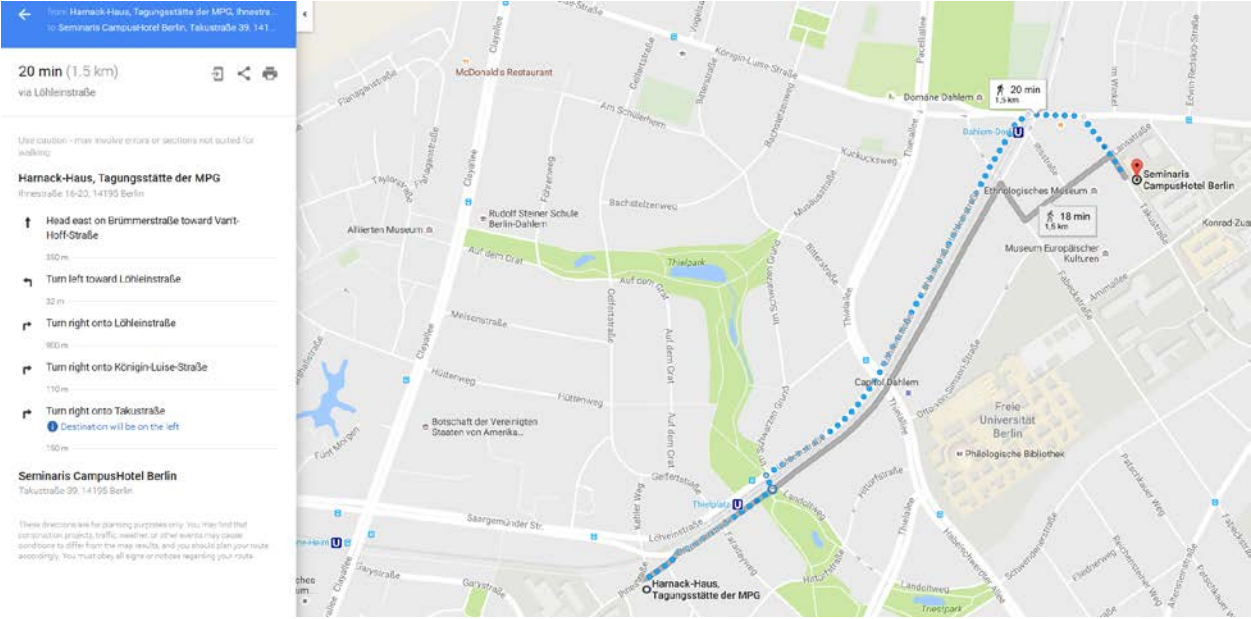

HOW TO GET FROM THE SEMINARIS HOTEL TO THE HARNACK HAUS:

TAXI BERLIN

Order a Taxi via: +49-30-202021-220 (English hotline)